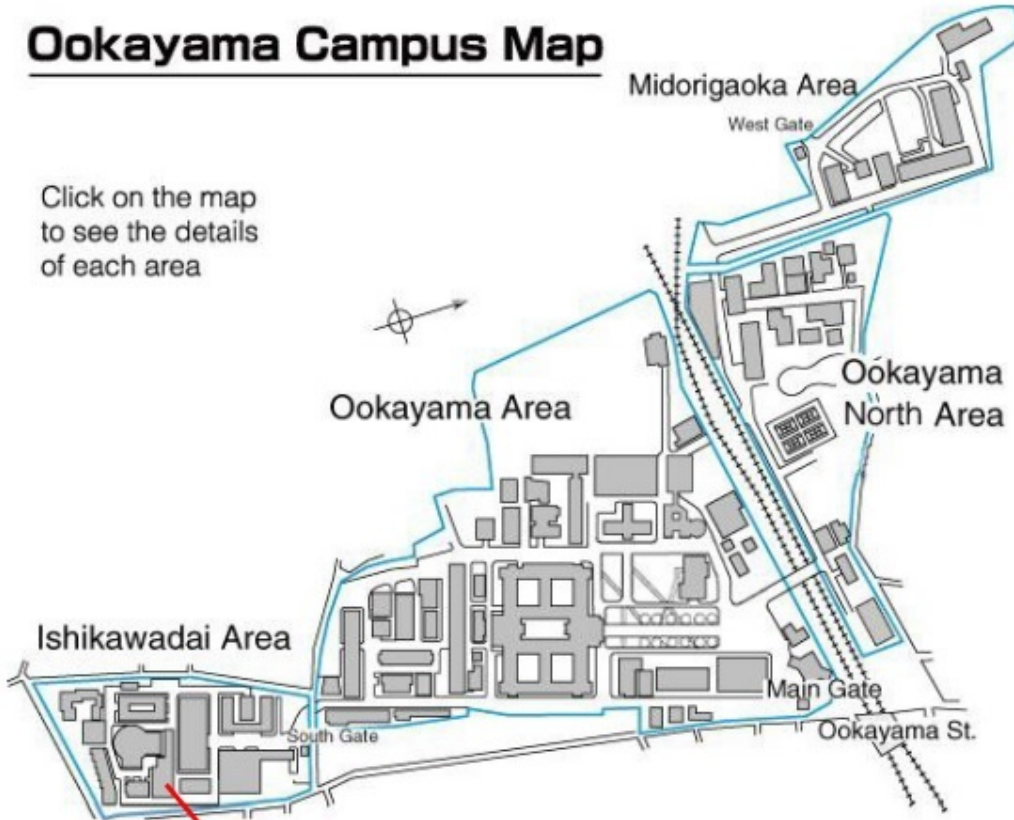

3:00PM: Panel discussion led by Yuka Fujii

3:30PM: Poster presentations

3:40PM: Poster discussion

4:00PM: Summary discussion

4:30PM IZAKAYA ELSI

Japanese-style refreshments and snacks

Ookayama Campus Map

Click on the map to see the details of each area